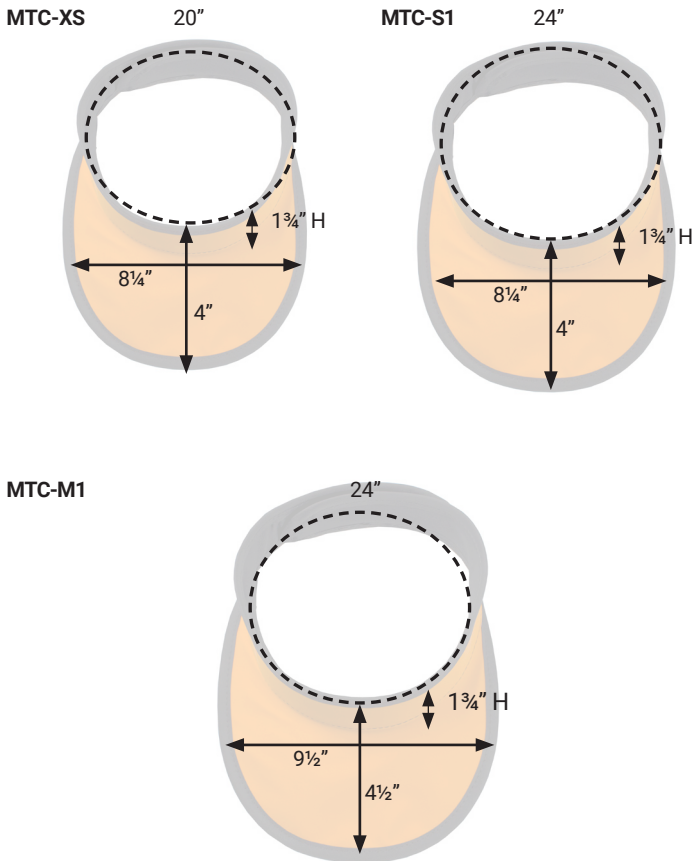

Dimensions | Hook and Loop Closures & Magnetic Closures

Model Number	Description
MTC	Magnetic Thyroid Collar
Size	X-Small, Standard, Medium
Colors	All
Core	Lightweight Lead KIARMOR Bi-Layer Low Lead KIARMOR Bi-Layer Lead-Free
Protection	.25mm LE, .35 mm LE, .50mm LE
Closure	Magnet
Fabric	Revolution or Classic
Monogram	Block or <i>Script</i>

Model Number	Description
MTC-XS	Magnetic Thyroid Collar, Size X-Small, Magnetic Closure
MTC-S1	Magnetic Thyroid Collar, Size Standard, Magnetic Closure
MTC-M1	Magnetic Thyroid Collar, Size Medium, Magnetic Closure