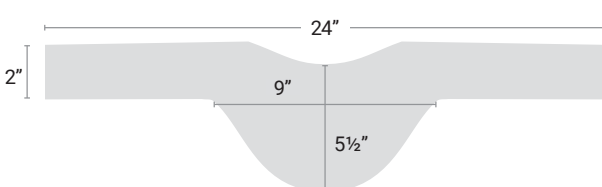

## NST

Shown with Magnetic Closure Option (-M)

**Dimensions | Hook and Loop & Magnetic Closures**

**X-Small**

**Standard**

**Medium**

Product	Thyroid Collar without Binding
Features	Comfortable fit Large protection area Optional monogram
Sizes	X-Small, Standard, Medium
Colors	Revolution 700 series & All Classic Nylon Colors
Core	Lightweight Lead KIARMOR Bi-Layer Low Lead KIARMOR Bi-Layer Lead-Free
Protection	.25mm LE, .35 mm LE, .50mm LE
Closure	Hook and Loop Closure, Buckle, Magnet
Fabric	Revolution or Classic
Monogram	<b>Block</b> or <i>Script</i>

Model Number	Description
NST-XS	Thyroid Collar without Binding, Size X-Small, Hook and Loop Closure
NST-XS-M	Thyroid Collar without Binding, Size X-Small, Magnetic Closure
NST-XS-B	Thyroid Collar without Binding, Size X-Small, Buckle Closure
NST-S1	Thyroid Collar without Binding, Size Standard, Hook and Loop Closure
NST-S1-M	Thyroid Collar without Binding, Size Standard, Magnetic Closure
NST-S1-B	Thyroid Collar without Binding, Size Standard, Buckle Closure
NST-M1	Thyroid Collar without Binding, Size Medium, Hook and Loop Closure
NST-M1-M	Thyroid Collar without Binding, Size Medium, Magnetic Closure
NST-M1-B	Thyroid Collar without Binding, Size Medium, Buckle Closure