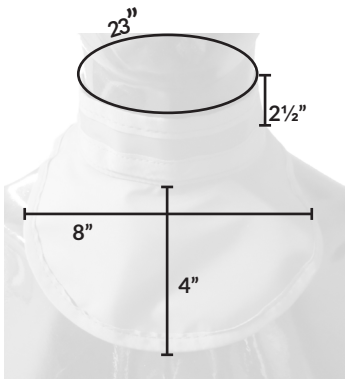

Visor Style Thyroid Collar SVT

SVT-S1