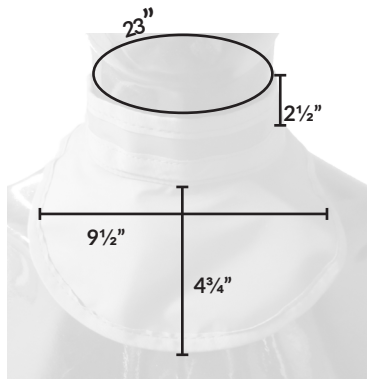

SVT-M1

- Comfortable fit
- Large coverage area
- Optional monogram
- Optional KTC attachment

Model	Description
SVT-S1	Visor Style Thyroid Collar - Standard
SVT-M1	Visor Style Thyroid Collar - Medium
Sizes	X-Small, Standard, Medium
Colors	All
Core	Lightweight Lead KIARMOR Bi-Layer Low-Lead KIARMOR Bi-Layer Lead-Free
Closure	Hook and Loop Closure Buckle